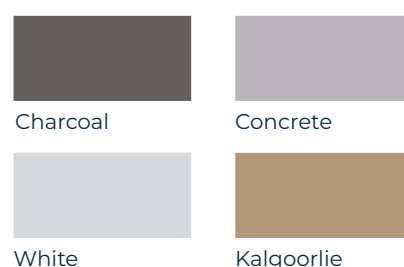

SKYSPAN™ CUBE

Portable Umbrella Base

Need shade here? Or over here? Our stylish concrete Skyspan™ Cubes have been designed to enable you to re-position your Skyspan™ umbrella where you need, when you need it.

Weighted, yet portable, each Skyspan™ Cube can be fitted with commercial grade lockable casters

and levelling feet, allowing for easy maneuverability of your umbrella. Once relocated, the Skyspan™ Cube is easily and safely locked into place.

Skyspan™ Cubes can be filled with decorative stone, sand, plants or lined with timber to double as a leaner/table, enhancing your outdoor space.

Sunset Portable Retractable Umbrellas*

Skyspan™ Cube Size*	Umbrella Size	SUNSET
800 x 800 x 600	Square 2.4	■
800 x 800 x 600	Square 3.0	■
800 x 800 x 600	Hexagonal 4.4	■

Cube sizes: L x W x H mm

Cube Colour Options