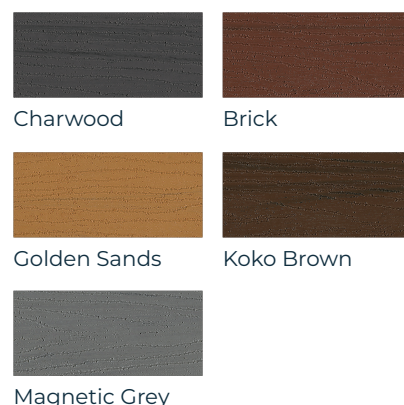

Cube Cover

Modwood XTREME GUARD timber surface
Square Edge (137mm x 23mm)